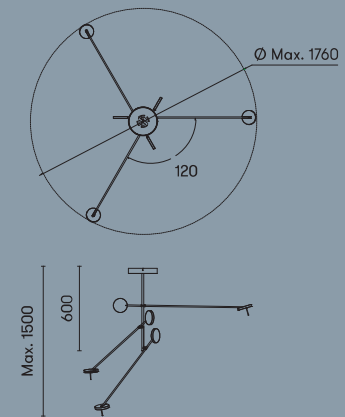

00-5693-05-05 ■ (Mains dimming)*

LED 9W A++ A
765 lm 3000K

00-5694-05-05 ■ (Mains dimming)*

LED 9W A++ A
765 lm 3000K

00-5695-05-05 ■ (Standard) ¹⁰⁰/_{240V}
00-5696-05-05 ■ (Mains dimming)*

LED 27W A++ A
2295 lm 3000K