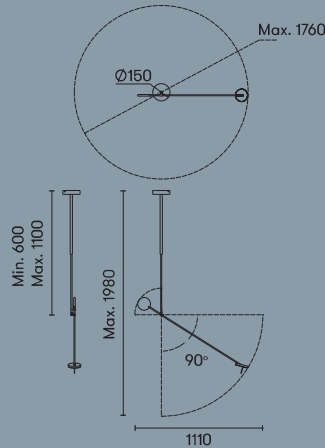

00-5693-05-05 ■ (Mains dimming)*

LED 9W A++ A
765 lm 3000K

00-5694-05-05 ■ (Mains dimming)*

LED 9W A++ A
765 lm 3000K

00-5695-05-05 ■ (Standard) ¹⁰⁰/_{240V}
00-5696-05-05 ■ (Mains dimming)*

LED 27W A++ A
2295 lm 3000K