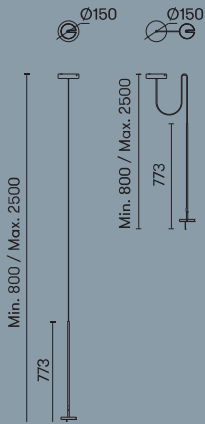

00-5693-05-05 ■ (Mains dimming)*

LED 9W A++ A
765 lm 3000K

00-5694-05-05 ■ (Mains dimming)*

LED 9W A++ A
765 lm 3000K

00-5695-05-05 ■ (Standard) ¹⁰⁰/_{240V}
00-5696-05-05 ■ (Mains dimming)*

LED 27W A++ A
2295 lm 3000K