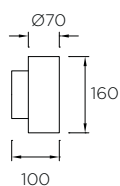

TERRY

05-9719-34-37

05-9719-Z5-CM NEW

Led CREE 4,5W | 4000K | 368lm | A**... A

Led 4,5W

COSMOS

05-9790-34-CL

05-9790-Z5-CL

Led CREE 27W | 3000K | 2040lm | A**... A

Led 27W

AFRODITA

05-9204-34-B8

G12 70W HID | A*... A

G12 70W