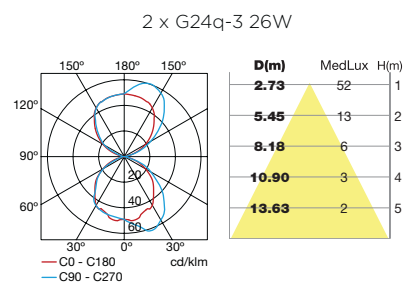

AFRODITA

05-9228-14-37 ☐

05-9228-34-37 ☐

05-9228-Z5-37 ☐

2 x G24q-3 26W Fluor | A**... B