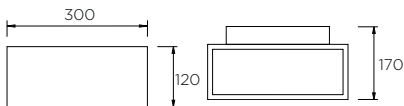

AFRODITA NEW

05-9912-14-CL ☐

05-9912-Z5-CL ☒

Led 11,5W | 3000K | 1219lm | A**... A