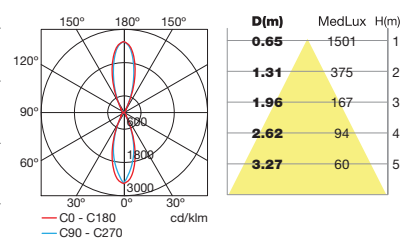

## TERRY

05-9719-34-37

05-9719-Z5-CM NEW

Led CREE 4,5W | 4000K | 368lm | A\*\*... A

Led 4,5W