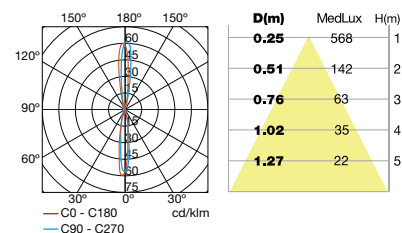

## TERRY

05-9719-34-37

05-9719-Z5-CM NEW

Led CREE 4,5W | 4000K | 368lm | A\*\*... A

Led 4,5W