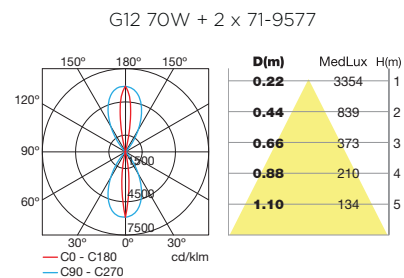

AFRODITA

05-9577-34-37

05-9577-Z5-37

G12 HID 70W | A+... A

71-9577-05-37

Lente para / Lens for / Lentille pour / Linse für / Lente per / Lente para / Линза для / Soczewka dla 05-9577

71-9875-05-05

Reflector direccional para / Directional reflector for / Réflecteur directionnel pour / Reflektor für / Riflettore direzionale per / Reflektor direccional para / Направленный отражатель для / Odbłyśnik kierunkowy dla 05-9577

AFRODITA

05-9369-34-37

05-9369-Z5-37

G12 70W HID | A+... A

G12 70W