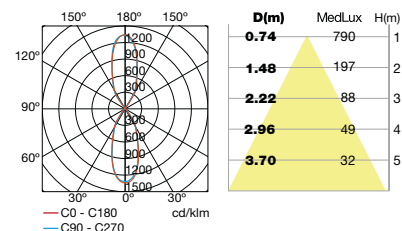

## COSMOS

05-9790-34-CL

05-9790-Z5-CL

Led CREE 27W | 3000K | 2040lm | A\*\*... A

Led 27W