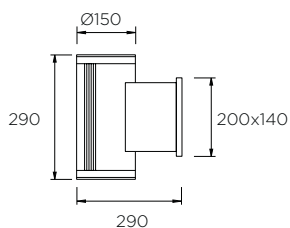

COSMOS

05-9790-34-CL

05-9790-Z5-CL

Led CREE 27W | 3000K | 2040lm | A**... A

Led 27W