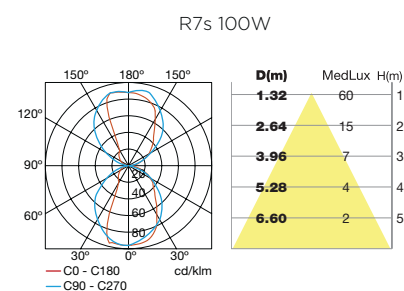

AFRODITA

05-9229-14-37 ☐

05-9229-34-37 ☐

05-9229-Z5-37 ☐

R7s L=78 max. 150W Hal | A**... C