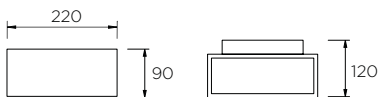

## AFRODITA NEW

05-9911-14-CL

05-9911-Z5-CL

Led 17,5W | 3000K | 1908lm | A\*\*... A