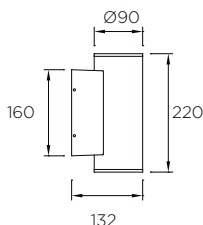

TERRY

05-9719-34-37

05-9719-Z5-CM NEW

Led CREE 4,5W | 4000K | 368lm | A**... A

Led 4,5W