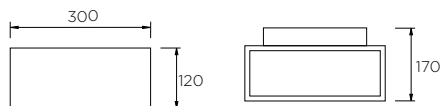

AFRODITA

05-9228-14-37 ☐

05-9228-34-37 ☐

05-9228-Z5-37 ☐

2 x G24q-3 26W Fluor | A**... B

AFRODITA

05-9229-14-37 ☐

05-9229-34-37 ☐

05-9229-Z5-37 ☐

R7s L=78 max. 150W Hal | A**... C

AFRODITA

05-9230-14-37 ☐

05-9230-34-37 ☐

05-9230-J6-37 ☐

05-9230-Z5-37 ☐

G24d-3 26W Fluor | A**... B

AFRODITA

05-9438-34-37 ☐

05-9438-Z5-37 ☐

Rx7s 70W HID | A*... A