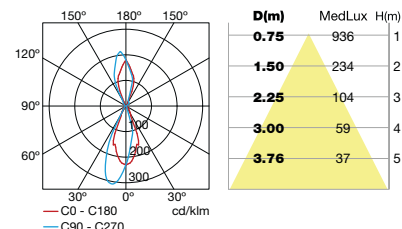

AFRODITA

05-9204-34-B8

G12 70W HID | A*... A

G12 70W