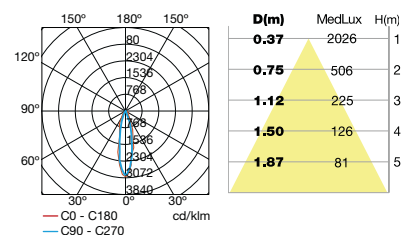

AFRODITA

15-9680-34-37

4 Led CREE 9W | 4000K | 736lm | A+... A

Led 9W