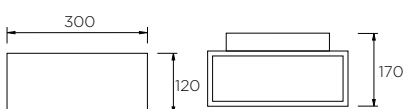

AFRODITA NEW

05-9878-14-CL ☐

05-9878-Z5-CL ☒

Led 39W | 3000K | 4198lm | A**... A