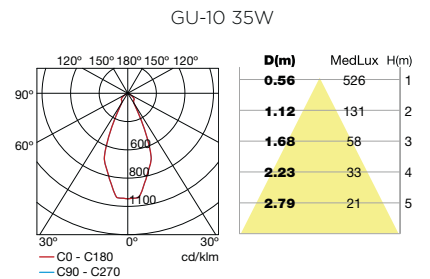

05-9837-34-CL

Led SAMSUNG 10,6W | 3000K | 1288lm | A**... A

ANGLE

05-9565-Z5-B8 (S)

GU-10 max. 35W | max. L 70mm
Hal - Fluo | A**... C

ANGLE

05-9566-Z5-B8 (S)

E27 max. 60W | max. L 170mm
Hal - Fluo | A**... C