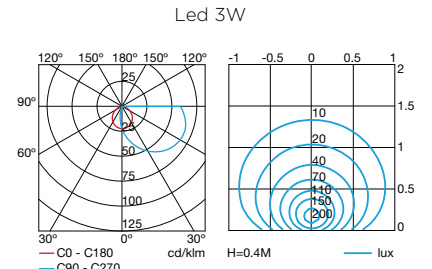

ANGLE

05-9836-14-CL

NEW

05-9836-34-CL

Led SAMSUNG 3W | 3000K | 358lm | A**... A

ANGLE

05-9837-14-CL

NEW

05-9837-34-CL

Led SAMSUNG 10,6W | 3000K | 1288lm | A**... A

ANGLE

05-9565-Z5-B8 (S)

GU-10 max. 35W | max. L 70mm
Hal - Fluo | A**... C

ANGLE

05-9566-Z5-B8 (S)

E27 max. 60W | max. L 170mm
Hal - Fluo | A**... C