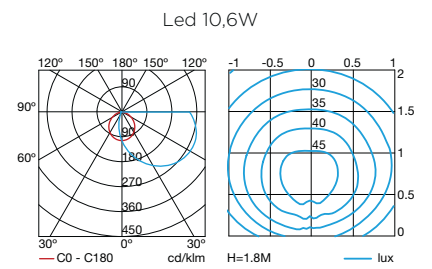

ANGLE

05-9836-14-CL

NEW

05-9836-34-CL

Led SAMSUNG 3W | 3000K | 358lm | A**... A

ANGLE

05-9837-14-CL

NEW

05-9837-34-CL

Led SAMSUNG 10,6W | 3000K | 1288lm | A**... A

ANGLE

05-9565-Z5-B8 (S)

GU-10 max. 35W | max. L 70mm
Hal - Fluo | A**... C

ANGLE

05-9566-Z5-B8 (S)

E27 max. 60W | max. L 170mm
Hal - Fluo | A**... C