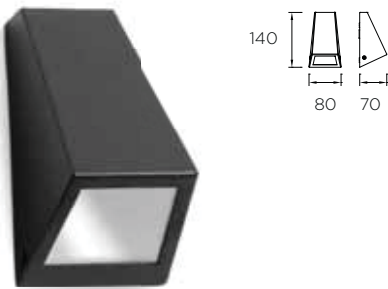

ANGLE

05-9836-14-CL

NEW

05-9836-34-CL

Led SAMSUNG 3W | 3000K | 358lm | A**... A

ANGLE

05-9837-14-CL

NEW

05-9837-34-CL

Led SAMSUNG 10,6W | 3000K | 1288lm | A**... A

ANGLE

05-9565-Z5-B8 (S)

GU-10 max. 35W | max. L 70mm
Hal - Fluo | A**... C

ANGLE

05-9566-Z5-B8 (S)

E27 max. 60W | max. L 170mm
Hal - Fluo | A**... C