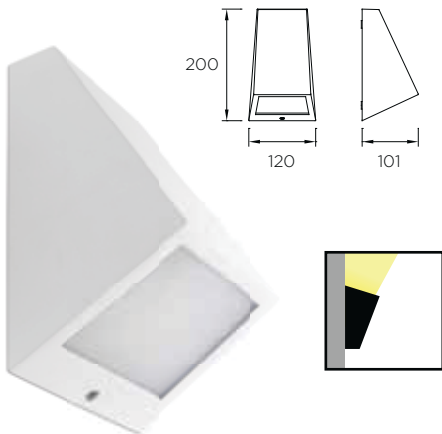

ANGLE

05-9836-14-CL

NEW

05-9836-34-CL

Led SAMSUNG 3W | 3000K | 358lm | A**... A

ANGLE

05-9837-14-CL

NEW

05-9837-34-CL

Led SAMSUNG 10,6W | 3000K | 1288lm | A**... A

ANGLE

05-9565-Z5-B8 (S)

GU-10 max. 35W | max. L 70mm
Hal - Fluo | A**... C

ANGLE

05-9566-Z5-B8 (S)

E27 max. 60W | max. L 170mm
Hal - Fluo | A**... C