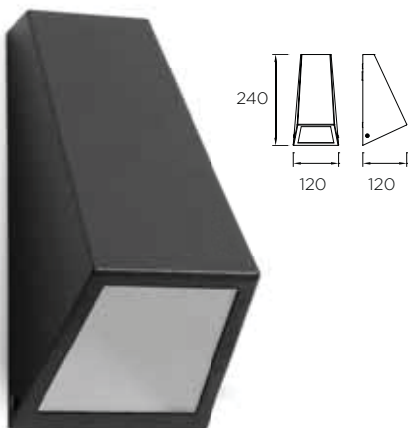

ANGLE

05-9836-14-CL

NEW

05-9836-34-CL

Led SAMSUNG 3W | 3000K | 358lm | A**... A

ANGLE

05-9837-14-CL

NEW

05-9837-34-CL

Led SAMSUNG 10,6W | 3000K | 1288lm | A**... A

ANGLE

05-9565-Z5-B8 (S)

GU-10 max. 35W | max. L 70mm
Hal - Fluo | A**... C

ANGLE

05-9566-Z5-B8 (S)

E27 max. 60W | max. L 170mm
Hal - Fluo | A**... C