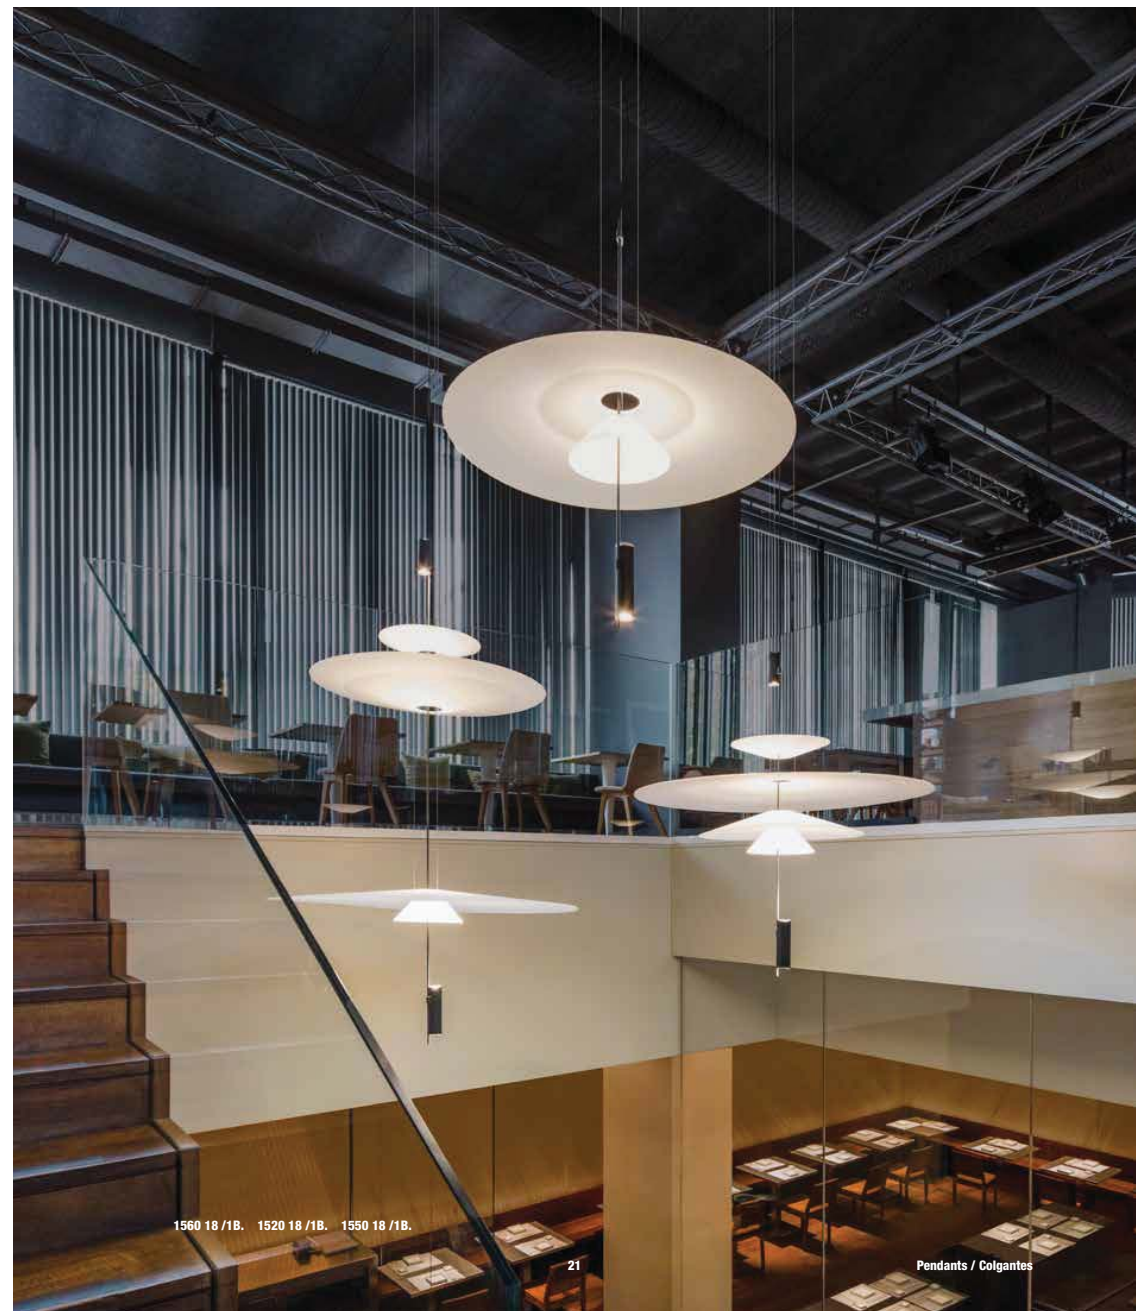

1560 18 /1B. 1520 18 /1B. 1550 18 /1B.