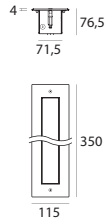

## SteelWalk On/Off | Linear profiles | 180-300 V | powerLED 12 W 630 mA