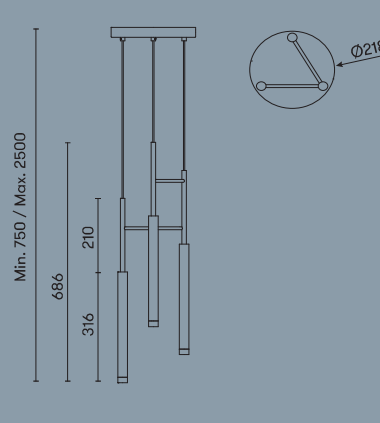

00-6021-27-27 [Mains dimming]*

LED 3x3W A++ A
1075 lm 2700K