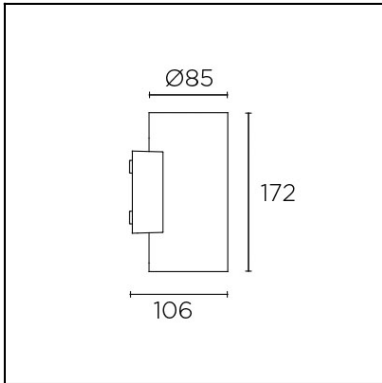

LEDS C4

COSMOS

05-9953-Z5-CL

OUT 

The photograph may not match the reference exactly. Please read the product description to identify the finish.

[Download photometric file .ldt /.ies](#)

[Click on image to download energy label](#)

TECHNICAL CHARACTERISTICS

Type:	Wall fixture
IP Protection degrees:	IP55
Light source 1: Bulb specified at the product label	2 x LED 10,5W Warm White - 3000K 1280 lm ^(N) CRI 80
Angle of the optics / Reflector:	15°
Voltage / Frequency:	100-240VAC/50-60Hz
Warranty:	2
Option to extend the guarantee:	No
Units per box:	1
Net Weight (Kg):	8.000
EAN Code:	APLIQUE COSMOS 2 x L