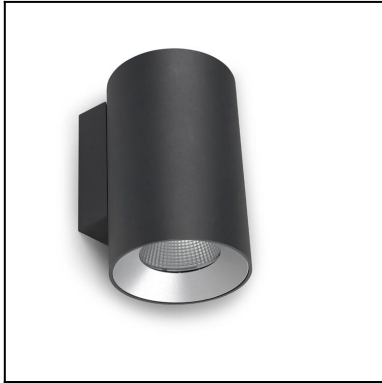

LEDS C4

COSMOS

05-9953-Z5-CL

OUT 

The photograph may not match the reference exactly. Please read the product description to identify the finish.

[Download photometric file .ldt /.ies](#)

[Click on image to download energy label](#)

TECHNICAL CHARACTERISTICS

Type:	Wall fixture
IP Protection degrees:	IP55
Light source 1: Bulb specified at the product label	2 x LED 10,5W Warm White - 3000K 1280 lm ^(N) CRI 80
Angle of the optics / Reflector:	15°
Voltage / Frequency:	100-240VAC/50-60Hz
Warranty:	2
Option to extend the guarantee:	No
Units per box:	1
Net Weight (Kg):	8.000
EAN Code:	APLIQUE COSMOS 2 x L

MATERIALS / FINISHES

Structure material: Aluminium

Diffuser material: Glass

Structure finish: Urban grey

Diffuser finish: Transparent

GEAR

Multi-voltage electronic gear included (Yes)

PLANTILLA DE INSTALACIÓN
INSTALLATION TEMPLATE