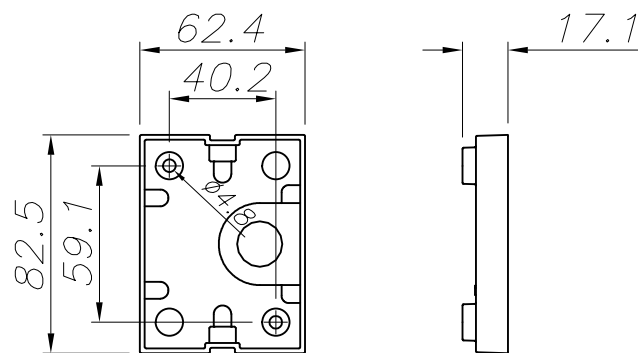

PLANTILLA DE INSTALACIÓN
INSTALLATION TEMPLATE