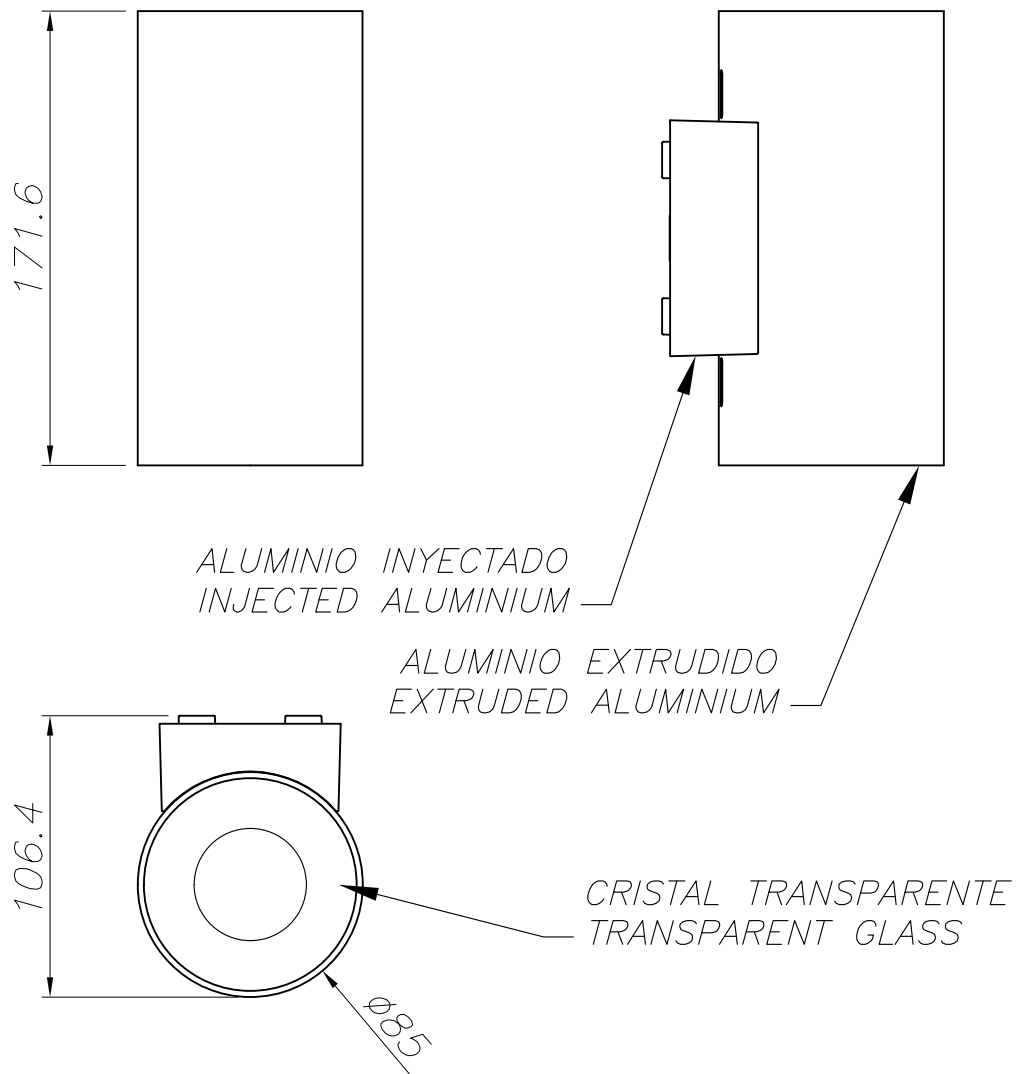

TECHNICAL CHARACTERISTICS

Type:	Wall fixture
IP Protection degrees:	IP55
Light source 1: Bulb specified at the product label	2 x LED 10,5W Warm White - 3000K 1280 lm ^(N) CRI 80
Angle of the optics / Reflector:	15°
Voltage / Frequency:	100-240VAC/50-60Hz
Warranty:	2
Option to extend the guarantee:	No
Units per box:	1
Net Weight (Kg):	8.000
EAN Code:	APLIQUE COSMOS 2 x L

MATERIALS / FINISHES

Structure material: Aluminium

Diffuser material: Glass

Structure finish: Urban grey

Diffuser finish: Transparent

GEAR

Multi-voltage electronic gear included (Yes)

PLANTILLA DE INSTALACIÓN
INSTALLATION TEMPLATE