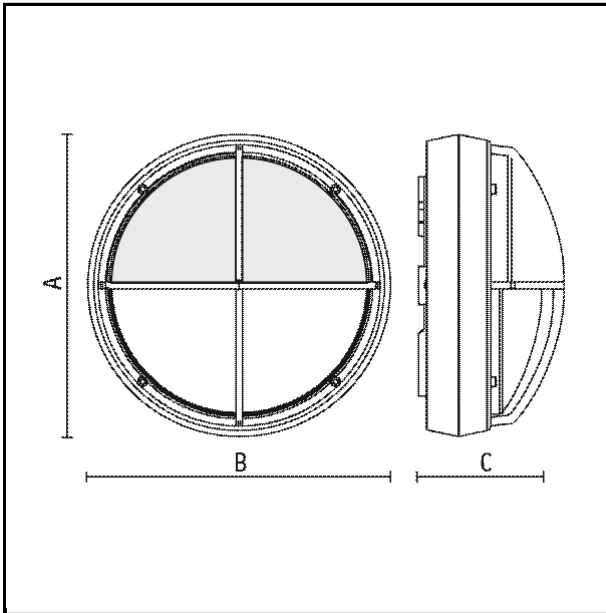

Docks Brass Led with eyelid - Vandalproof

CODE NO.	9148
LAMP	 LED / 4000K
LUMEN	1420/ 298
W	14W / 230V/50Hz
IP	IP 66 
IK	IK10 (20 joules) / Classe I
CERTIFICATION	 
CONFORMITY	EN 60598-1:2015 + EN 60598-2-1:1989
COLOURS	
ENERGY CLASS	

SPECIFICATIONS

- External structure in brass 60/40 with brass screws
- Transparent coating protection
- IK 10 vandalproof polycarbonate diffuser
- Rear cable entry
- Led 230V / CRI 80
- Life: L70B50 50.000 hours with max decreasing of 30%
- Other color temperature on request. Add TC to the code if 3000K

DIMENSIONS

- A 268 mm
- B 268 mm
- C 129 mm

Print created on 11/12/2017 10:07