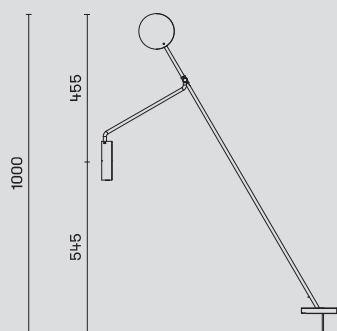

05-5693-05-05 ■ (Touch dimming)
100-240V | 3000K
05-7385-05-05 ■ (Touch dimming)
100-240V | 2700K

LED 9W A++ A
765 lm

5 m.

10-5693-05-05 ■ (Touch dimming)
100-240V | 3000K
10-7385-05-05 ■ (Touch dimming)
100-240V | 2700K

LED 9W
765 lm

25-5693-05-05V1 ■
100-240V | 3000K
25-7385-05-05 ■
100-240V | 2700K

LED 9W
765 lm