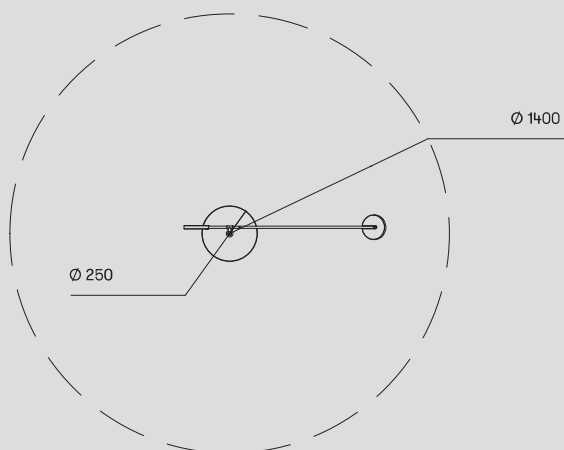

LED 9W A++ A  
765 lm

5 m.

**10-5693-05-05** ■ (Touch dimming)  
100-240V | 3000K  
**10-7385-05-05** ■ (Touch dimming)  
100-240V | 2700K

LED 9W  
765 lm

**25-5693-05-05V1** ■  
100-240V | 3000K  
**25-7385-05-05** ■  
100-240V | 2700K