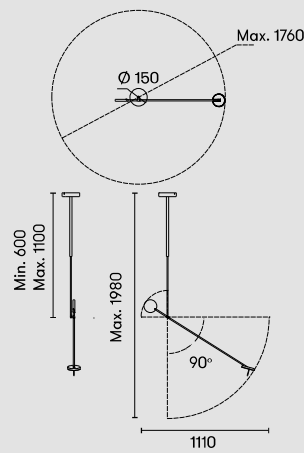

00-5694-05-05 ■ (Mains dimming)*
220-240V | 3000K
00-7383-05-05 ■ (Mains dimming)*
220-240V | 2700K

LED 9W A++ A
765 lm