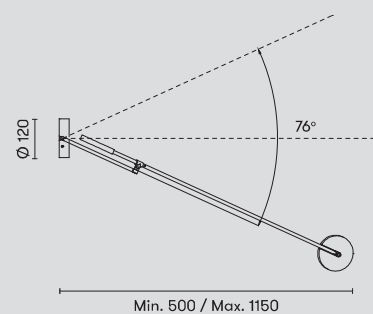

05-5693-05-05 ■ (Touch dimming)
100-240V | 3000K
05-7385-05-05 ■ (Touch dimming)
100-240V | 2700K

LED 9W A++ A
765 lm

5 m.

10-5693-05-05 ■ (Touch dimming)
100-240V | 3000K
10-7385-05-05 ■ (Touch dimming)
100-240V | 2700K

LED 9W
765 lm

25-5693-05-05V1 ■
100-240V | 3000K
25-7385-05-05 ■
100-240V | 2700K

LED 9W
765 lm