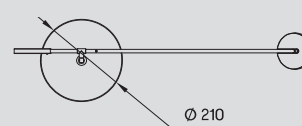

LED 9W A++ A  
765 lm

5 m.

**10-5693-05-05** ■ (Touch dimming)  
100-240V | 3000K  
**10-7385-05-05** ■ (Touch dimming)  
100-240V | 2700K

LED 9W  
765 lm

**25-5693-05-05V1** ■  
100-240V | 3000K  
**25-7385-05-05** ■  
100-240V | 2700K