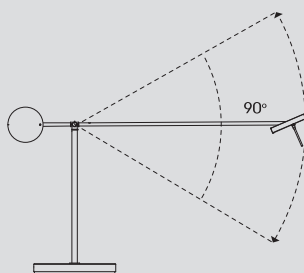

LED 9W A++ A  
765 lm

5 m.

**10-5693-05-05** ■ (Touch dimming)  
100-240V | 3000K  
**10-7385-05-05** ■ (Touch dimming)  
100-240V | 2700K

LED 9W  
765 lm

**25-5693-05-05V1** ■  
100-240V | 3000K  
**25-7385-05-05** ■  
100-240V | 2700K