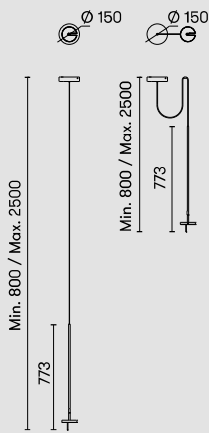

# Invisible

**05-7380-05-05** ■ (Touch dimming)  
100-240V | 3000K  
**05-7382-05-05** ■ (Touch dimming)  
100-240V | 2700K

LED 9W A++ A  
765 lm

**05-7381-05-05** ■ (Touch dimming)  
100-240V | 3000K  
**05-7383-05-05** ■ (Touch dimming)  
100-240V | 2700K

LED 9W A++ A  
765 lm

Touch dimmer

**00-5693-05-05** ■ (Mains dimming)\*  
220-240V | 3000K  
**00-7382-05-05** ■ (Mains dimming)\*  
220-240V | 2700K

LED 9W A++ A  
765 lm

**00-5694-05-05** ■ (Mains dimming)\*  
220-240V | 3000K  
**00-7383-05-05** ■ (Mains dimming)\*  
220-240V | 2700K

LED 9W A++ A  
765 lm

**00-5695-05-05** ■ (Standard)  
100-240V | 3000K  
**00-5696-05-05** ■ (Mains dimming)\*  
220-240V | 3000K  
**00-7384-05-05** ■ (Standard)  
100-240V | 2700K  
**00-7385-05-05** ■ (Mains dimming)\*  
220-240V | 2700K

LED 9W  
765 lm