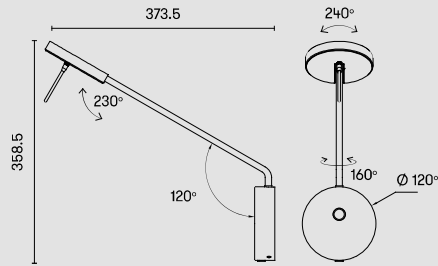

05-7381-05-05 ■ (Touch dimming)
100-240V | 3000K
05-7383-05-05 ■ (Touch dimming)
100-240V | 2700K

LED 9W A++ A
765 lm