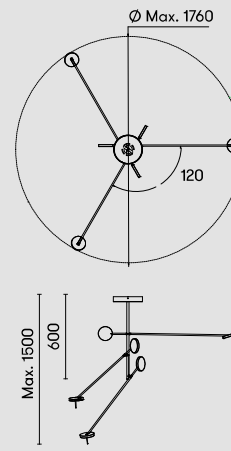

00-5695-05-05 ■ (Standard)
100-240V | 3000K
00-5696-05-05 ■ (Mains dimming)*
220-240V | 3000K
00-7384-05-05 ■ (Standard)
100-240V | 2700K
00-7385-05-05 ■ (Mains dimming)*
220-240V | 2700K

LED 27W A++ A
2295 lm