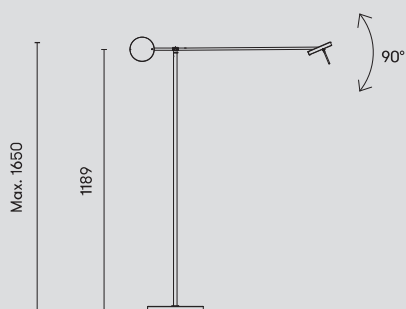

LED 9W A++ A  
765 lm

5 m.

**10-5693-05-05** ■ (Touch dimming)  
100-240V | 3000K  
**10-7385-05-05** ■ (Touch dimming)  
100-240V | 2700K

LED 9W  
765 lm

**25-5693-05-05V1** ■  
100-240V | 3000K  
**25-7385-05-05** ■  
100-240V | 2700K