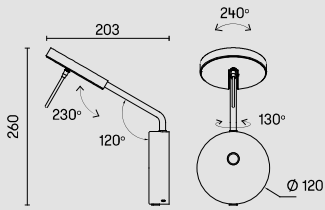

Invisible

05-7380-05-05 ■ (Touch dimming)
100-240V | 3000K
05-7382-05-05 ■ (Touch dimming)
100-240V | 2700K

LED 9W A++ A
765 lm