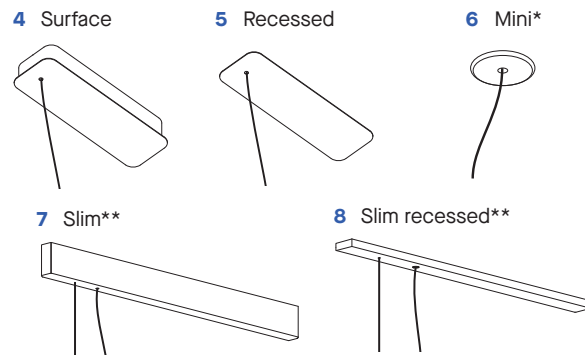

Configurator for customisation available.
Configurateur de personnalisation disponible.
geometric.ledsc4.com

Configure your Geometric

Configurez votre Geometric

T	S	4	Z	-00 X9	AZ	RU	05
Structure Structure	Light direction Direction de l'éclairage	Installation Installation	Standard combinations Combinaisons standard	Light temperature Température de la lumière		Power supply Source d'alimentation	Finishes Finitions
T Triangle Q Square R Rectangle O Oval V V shape W Zigzag L Lineal	S Downward	4 Surface 5 Recessed 6 Mini 7 Slim 8 Slim Recessed	S W T X U Y V Z	V9 2700K W9 3000K X9 4000K		OS ON-OFF DS DALI DU DALI RU 1-10V	05 Black 14 White EF Gold

1 Structure Structure

2 Light direction Direction de l'éclairage

3 Installation Installation

* Rear access is required for this installation.
* Un accès arrière est requis pour cette installation.

** In standard combinations only available for V, W and L structures and OS and DS light sources (for more options consult the configurator).